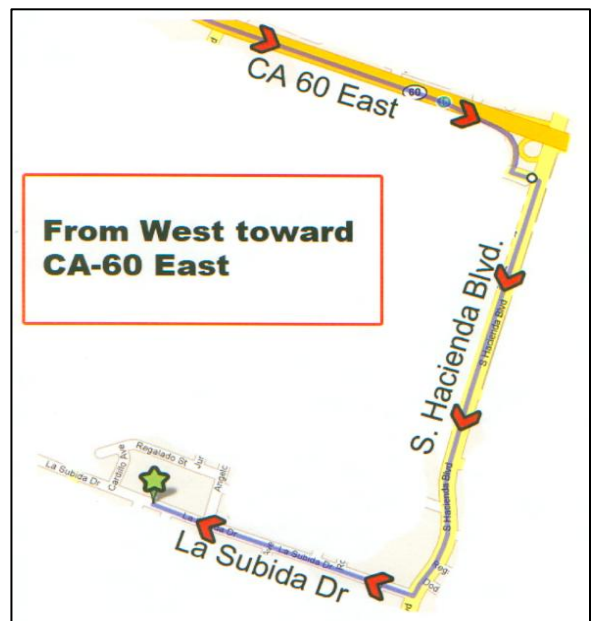

佛光山西來寺 2010 年農曆新年臨時停車指南

Fo Guang Shan Hsi Lai Temple Temporary Parking for 2010 Lunar New Year

大年初一 (日) 臨時停車場位置

Feb 14, 2010 (Sunday) Temporary Parking Location

Hacienda La Puente Unified School District: Instructional Services Center
La Subida Drive, (off Hacienda Blvd) Hacienda Heights, CA 91745

60 號高速公路往東 From CA 60 East		60 號高速公路往西 From CA 60 West			
1	Head southeast on CA-60 E 走 60E : 東南向	2.2mi	1	Head west on CA-60 W 走 60W : 西向	0.6 mi
2	Take exit 16 toward Hacienda Blvd 取 16 號出口	0.3mi	2	Take exit 16 for Hacienda Blvd 取 16 號出口	0.3 mi
3	Turn left at 轉左入 Three Palms St	371ft	3	Turn left at 轉左入 S Hacienda Blvd	1.3 mi
4	Traffic Junction: Turn right at S Hacienda Blvd 交通路口轉右	1.1mi			
5	Pass : 過 Halliburton Rd Turn right at 轉右入 La Subida Dr Car park (grass field) on the right 大草坪停車場在右邊	0.7mi	4	Pass : 過 Halliburton Rd Turn right at 轉右入 La Subida Dr Car park (grass field) on the right 大草坪停車場在右邊	0.7mi

If you are unsure of the driving directions, please check (online) in advance.

若您對路線不熟悉，請先自行(或自網路上)查明方向。

接駁車時間 Shuttle Bus Hours

日期 Date	星期 Day	時間 Time
2/14/2010 (大年初一)	Sunday 星期日	8:00am ~ 5:00pm

CA-60 從西往東