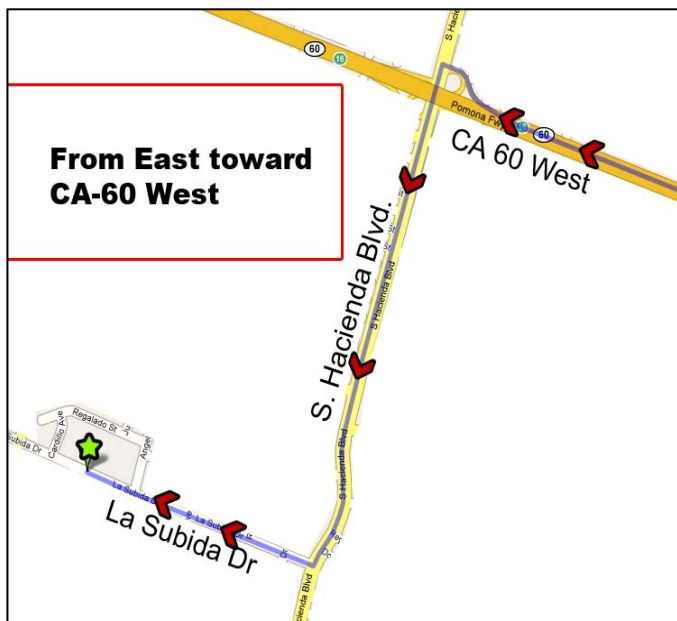

接駁車時間 Shuttle Bus Hours

日期 Date	星期 Day	時間 Time
2/14/2010 (大年初一)	Sunday 星期日	8:00am ~ 5:00pm

CA-60 從東往西